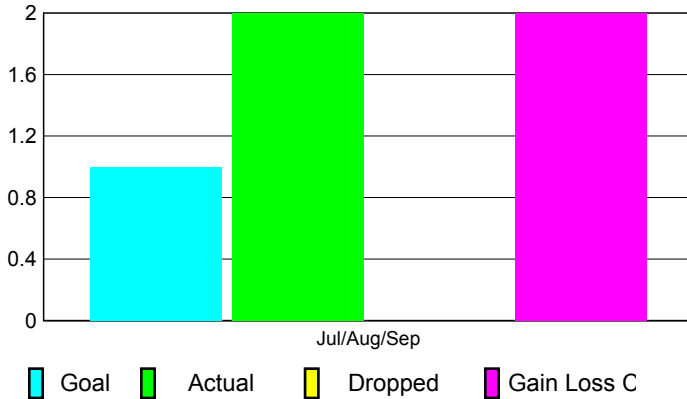

2010-2011 GMT Reports for District (or Undistricted) District 201Q1

GMT: **Anthony 'Tony' J Benbow**

Location: **AUSTRALIA**

GMT CA: **7**

CLUBS

Club Results
2010-2011

Clubs
2009-2010

Month	New Club Goal	Actual New Clubs	Actual Dropped Clubs	Gain/Loss of Clubs	Gain/Loss of Clubs
Jul/Aug/Sep	1	2	0	2	0
Totals	1	2	0	2	0

Club Results 2010-2011

Goal, New, Dropped, Gain/Loss

Comparison of Club Gain/Loss

Current Year Compared to the Previous Year

YTD Status Quo Clubs 2010-2011

Status Quo Clubs Compared to Status Quo Members

MEMBERSHIP