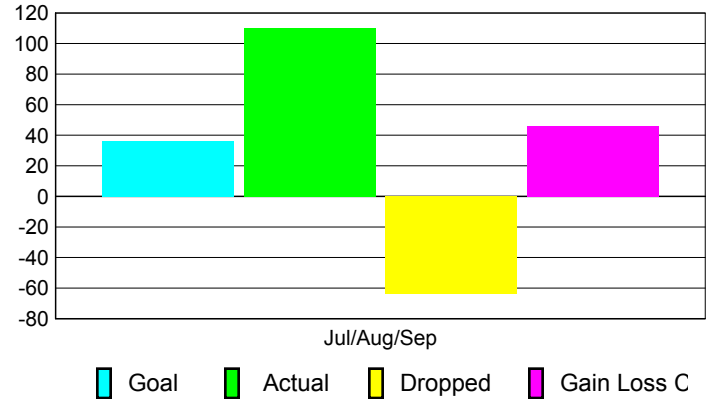

Membership Results 2010-2011

Goal, New, Dropped, Gain/Loss